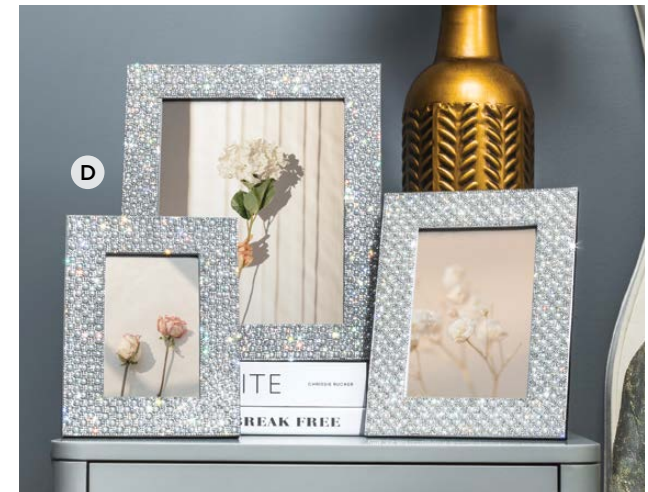

BOLD & Beautiful

Boss Babe vibes in every stitch & detail! These decor pieces make the ultimate statement in any room.