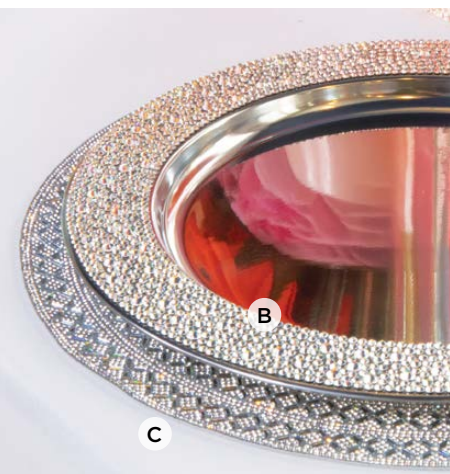

Citrus DREAMS

See this
table sparkle!

Bright orange and pink hues, sparkling rhinestone details, and cheerful yellow accents come together in this vibrant tablescape — perfect for adding a touch of glamour to any occasion.

A. [Montaigne Napkin Ring (Set of 4)](#). $47.99

B. [Strass Charger Plate](#). $26.99

C. [Madison Avenue Placemat](#). Silver shown. $29.99

D. [Stripe Napkin (Set of 2)](#). Yellow shown. $29.99

E. [Vetrina Stem Coupe Glass (Set of 2 or 6)](#). Silver shown. $74.99, $149.99

F. [Vetrina Stem Wine Glass (Set of 2 or 6)](#). Silver shown. $74.99, $149.99