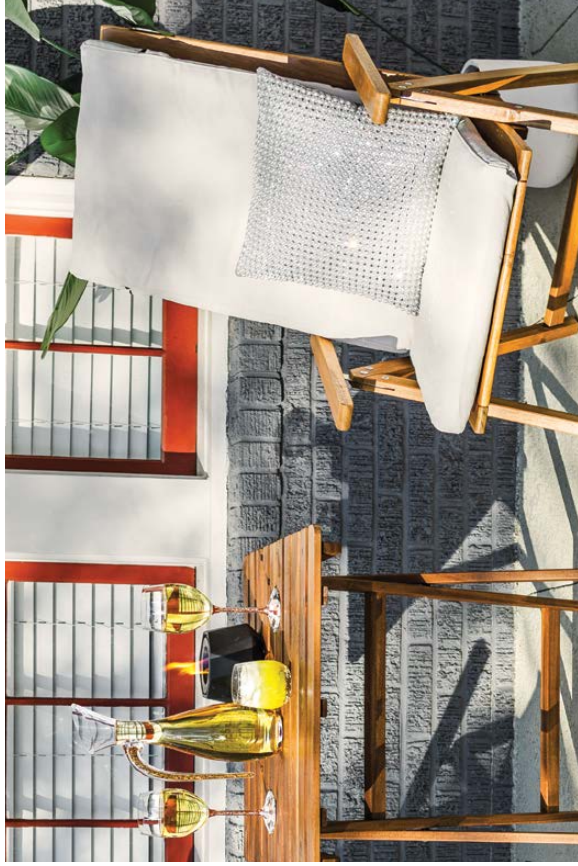

Want to see more?

Follow us @sparkleshome on Instagram for more sparkle!
Want to be featured? Send us a message at social@sparkleshome.com

SCAN TO START SHOPPING!

FREE SHIPPING on orders $50 or more within the U.S.A.

Sparkles
HOME

2840 BRYAN AVE
FORT WORTH, TX 76104

PRSR1 MKTG
U.S. POSTAGE PAID
FT. WORTH, TX
PERMIT NO. 2107

www.sparkleshome.com

©2025 Sparkles Home. All Rights Reserved.