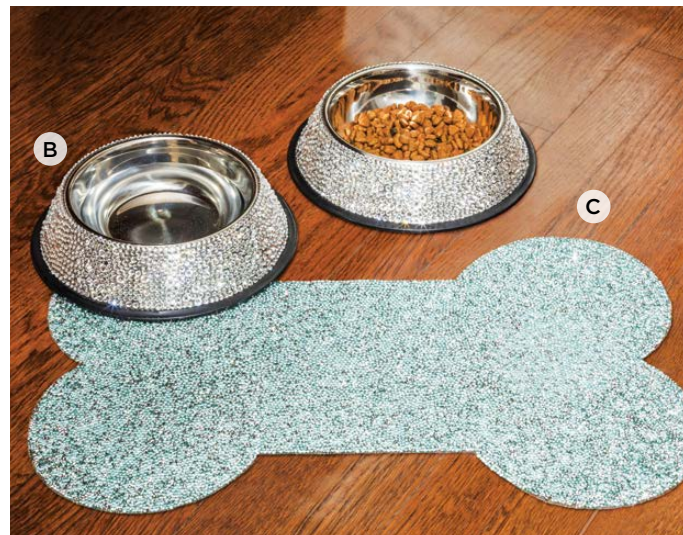

- A. [Luminous Pet Bed](#). Pink shown. $87.99
- B. [Strass Pet Bowl](#). Medium shown. $36.99
- C. [Dog Bone Placemat](#). Aqua shown. $24.99
- D. [Luminous Pet Bowl](#). Medium shown. $29.99

See Sparkle
snuggle in her bed!

Royal TREATMENT

Luxury for your little furry princess or prince!
This glamorous set is the perfect way to
show your dog some love.